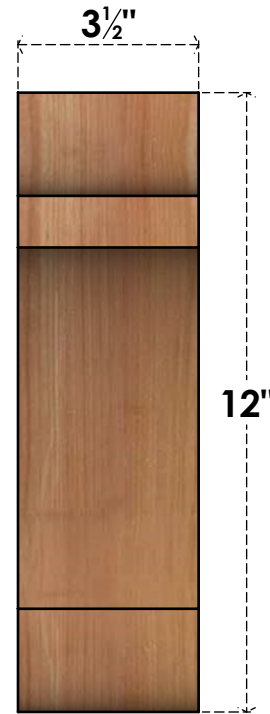

# BRC04X08X12OLY00SWR

3 1/2"W X 8"D X 12"H OLYMPIC SMOOTH BRACE, WESTERN RED CEDAR

**SIDE**

**FRONT**

EKENA MILLWORK  
 2300 WEST MAIN ST.  
 CLARKSVILLE, TX 75426  
 TOLL FREE: 866-607-0453  
 WWW.EKENAMILLWORK.COM