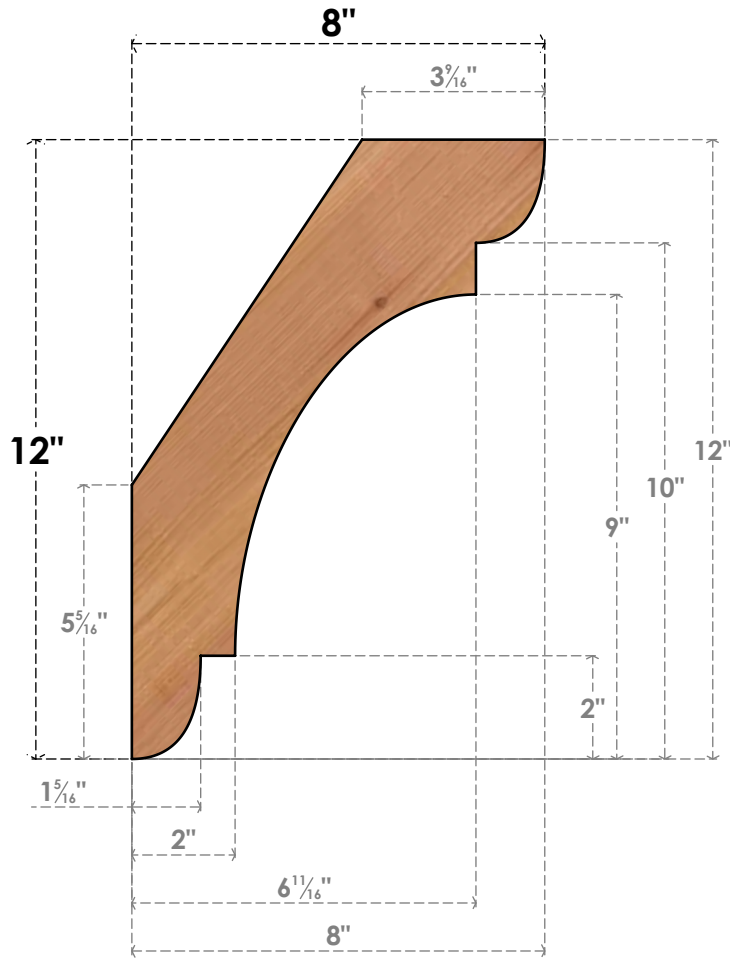

# BRC04X08X12OLY00SWR

3 1/2"W X 8"D X 12"H OLYMPIC SMOOTH BRACE, WESTERN RED CEDAR

**SIDE**

**FRONT**

EKENA MILLWORK  
 2300 WEST MAIN ST.  
 CLARKSVILLE, TX 75426  
 TOLL FREE: 866-607-0453  
 WWW.EKENAMILLWORK.COM

**NOTES**

1. INSTALLATION TO BE COMPLETED IN ACCORDANCE WITH MANUFACTURER'S SPECIFICATIONS.
2. DRAWING MAY NOT BE TO SCALE
3. THIS DRAWING IS INTENDED FOR DESIGN AND PLANNING PURPOSES ONLY.
4. ALL INFORMATION CONTAINED HEREIN WAS CURRENT AT THE TIME OF DEVELOPMENT BUT MUST BE REVIEWED AND APPROVED BY THE PRODUCT MANUFACTURER TO BE CONSIDERED ACCURATE.
5. PRODUCTS ARE NOT KILN DRIED. THIS ITEM IS UNIQUE AND WILL CONTAIN THE NATURAL VARIATIONS THAT THE WOOD SPECIES OFFERS. THIS MAY RESULT IN VARIATIONS UP TO 1/4"